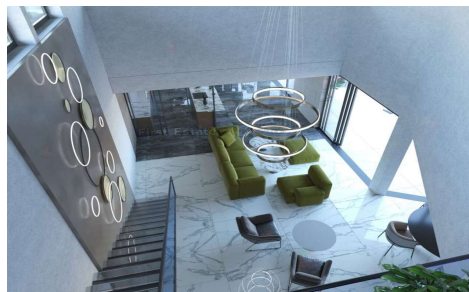

LAS292099519

Villa in Benitachell

€1,550,000

4

4

451m²

800m²

Modern design, incredible sea view, double lighting, stylish elements in the interior, and waterfall pool makes this development very special. The villa is based on a large plot with its own garden, swimming pool, and lounge area. The first floor includes 2 bedrooms, 2 bathrooms which are connected to the terrace with a pool. On the ground floor, the villa has a large living room, kitchen-dining room, guest bedroom, 2 bathrooms, and a big terrace with a swimming pool. On the second ground floor, the project has a guest apartment with its own bathroom and a storeroom. Great location, amazing views, and high-quality standards.