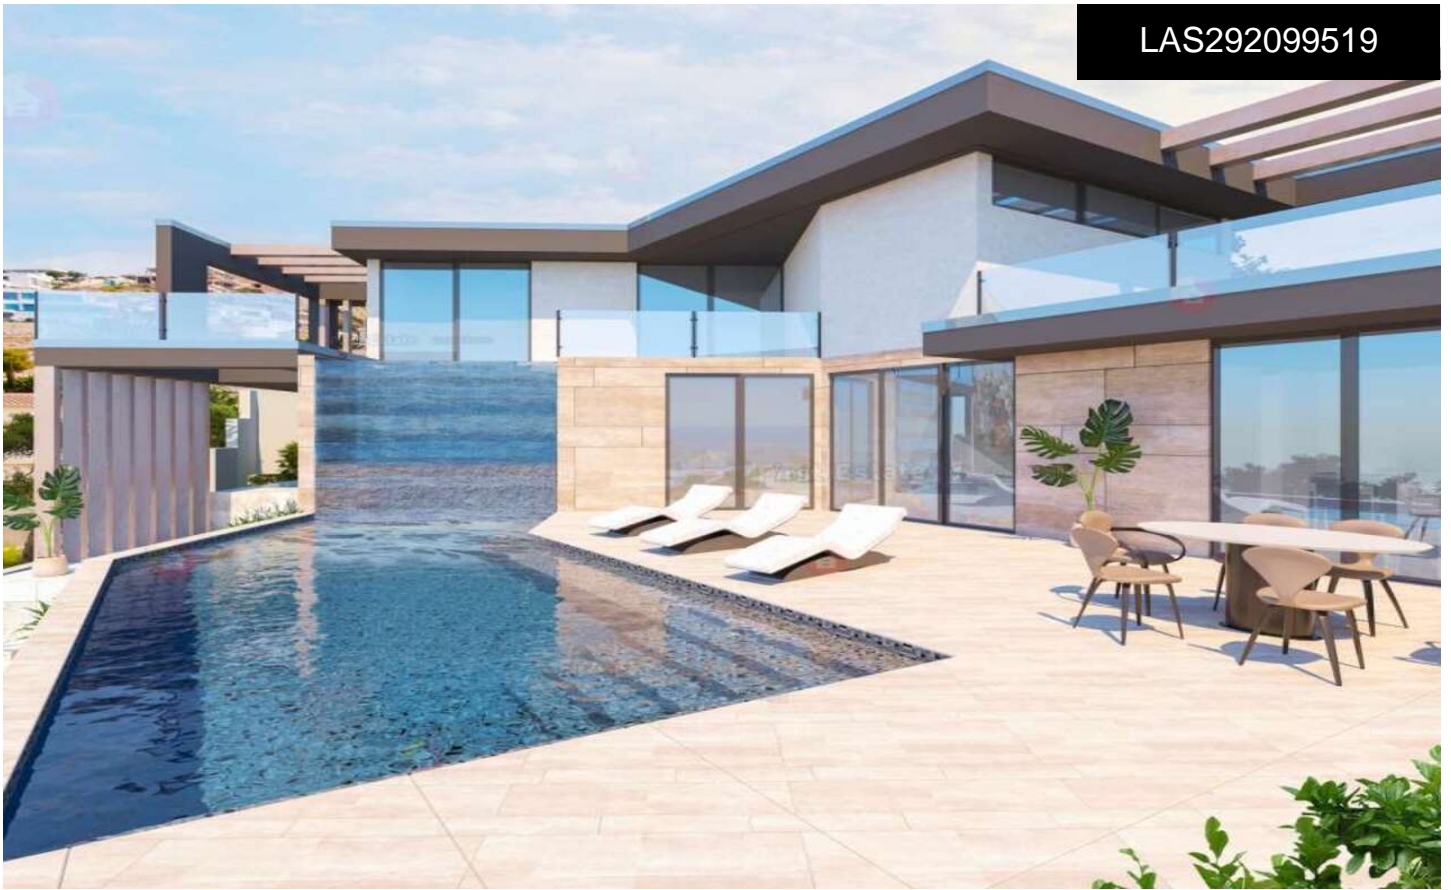

LAS292099519

Villa in Benitachell

€1,550,000

4

4

451m²

800m²

Modern design, incredible sea view, double lighting, stylish elements in the interior, and waterfall pool makes this development very special. The villa is based on a large plot with its own garden, swimming pool, and lounge area. The first floor includes 2 bedrooms, 2 bathrooms which are connected to the terrace with a pool. On the ground floor, the villa has a large living room, kitchen-dining room, guest bedroom, 2 bathrooms, and a big terrace with a swimming pool. On the second ground floor, the project has a guest apartment with its own bathroom and a storeroom. Great location, amazing views, and high-quality standards.