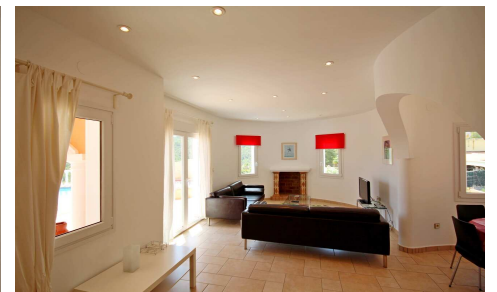

LAS561367647

Villa in Javea

€750,000

3

3

152m²

1,000m²

Introducing the "Deluxe Round" villa, a meticulously completed construction as of April 2009, situated within the prestigious Residencial Cansalades development in J avea. Boasting a total constructed area of 152.00m², this property exemplifies refined coastal living. The ground floor features an intelligently designed layout, with one wing dedicated to an expansive living room and circular dining area. The open-plan kitchen is equipped with premium-quality cabinetry and granite countertops, ensuring both functionality and aesthetic appeal. A grand entrance hall provides seamless access to the covered naya, which connects to the pool terraces. The opposite wing comprises two generously proportioned bedrooms; the primary bedroom includes an en-suite