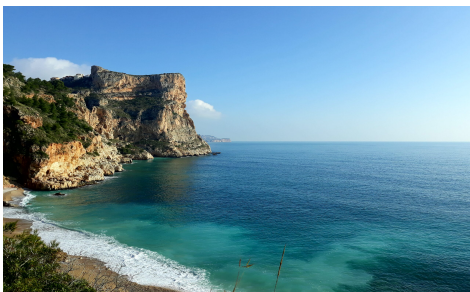

LAS249676093

Villa in Benitachell

€2,720,000

4

5

832m²

1,087m²

This modern newly built villa is located on the Cumbre del Sol and offers stunning views of the countryside and the sea. The villa is distributed over 3 floors. On the top floor there are 3 double bedrooms each with their own bathroom en suite. Downstairs there is a spacious lounge with dining area, a fully fitted modern kitchen, a laundry room, a guest toilet and the master bedroom with dressing room and bathroom en suite. This villa also has a basement which can be used for various purposes such as a separate guest apartment or a gym. From the spacious partly covered terrace with pool you can enjoy the...(Ask for More Details!)