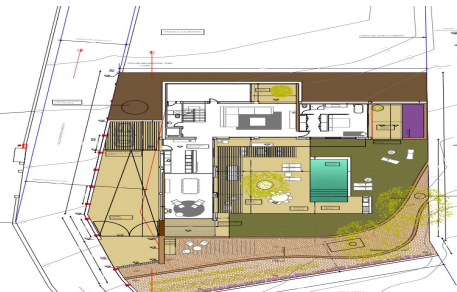

4

5

675m²

1,079m²

This beautiful Mediterranean new build villa is located on a sloping plot of 1079 m² which coincides with an excellent south-east orientation and offers beautiful views of the sea and the Peñon de Ifach. The exceptional thing about this plot is that it borders rustic land, so we have a house on urban land with the feeling of living in a Mediterranean forest with sea views. The decision was made to move as little earth as possible and to blend the villa into the natural relief of the plot. The house is designed in an L-shape which frees up the maximum space within the plot. One wing has two floors,...(Ask for More Details!)