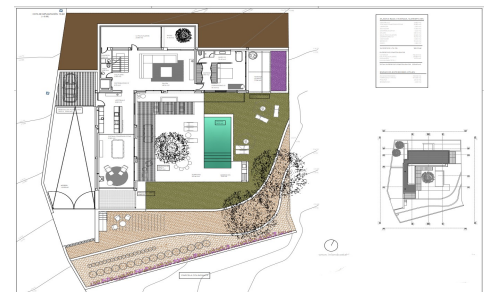

4

5

675m²

1,079m²

This beautiful Mediterranean new build villa is located on a sloping plot of 1079 m² which coincides with an excellent south-east orientation and offers beautiful views of the sea and the Peñon de Ifach. The exceptional thing about this plot is that it borders rustic land, so we have a house on urban land with the feeling of living in a Mediterranean forest with sea views. The decision was made to move as little earth as possible and to blend the villa into the natural relief of the plot. The house is designed in an L-shape which frees up the maximum space within the plot. One wing has two floors,...(Ask for More Details!)