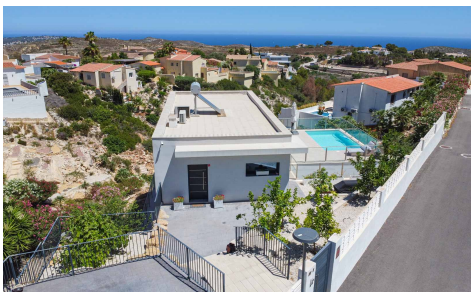

LAS682818796

Villa in Benitachell

€950,000

4

3

199m²

836m²

This fantastic modern villa is located in Cumbre del Sol and offers stunning sea views. The villa was built in 2020 with high-quality materials and is distributed over two floors. An automatic gate provides access to the property where parking is provided for 1 car and a motorcycle. A few steps down is the entrance to the villa. You enter a hall with built-in wardrobes and a guest toilet. Oriented towards the south is a spacious living-dining room with an open kitchen with a cooking island. The kitchen is made of unique materials imported from Canada and is equipped with all MIELE brand electrical appliances. The large windows ensure that...(Ask for More Details!)