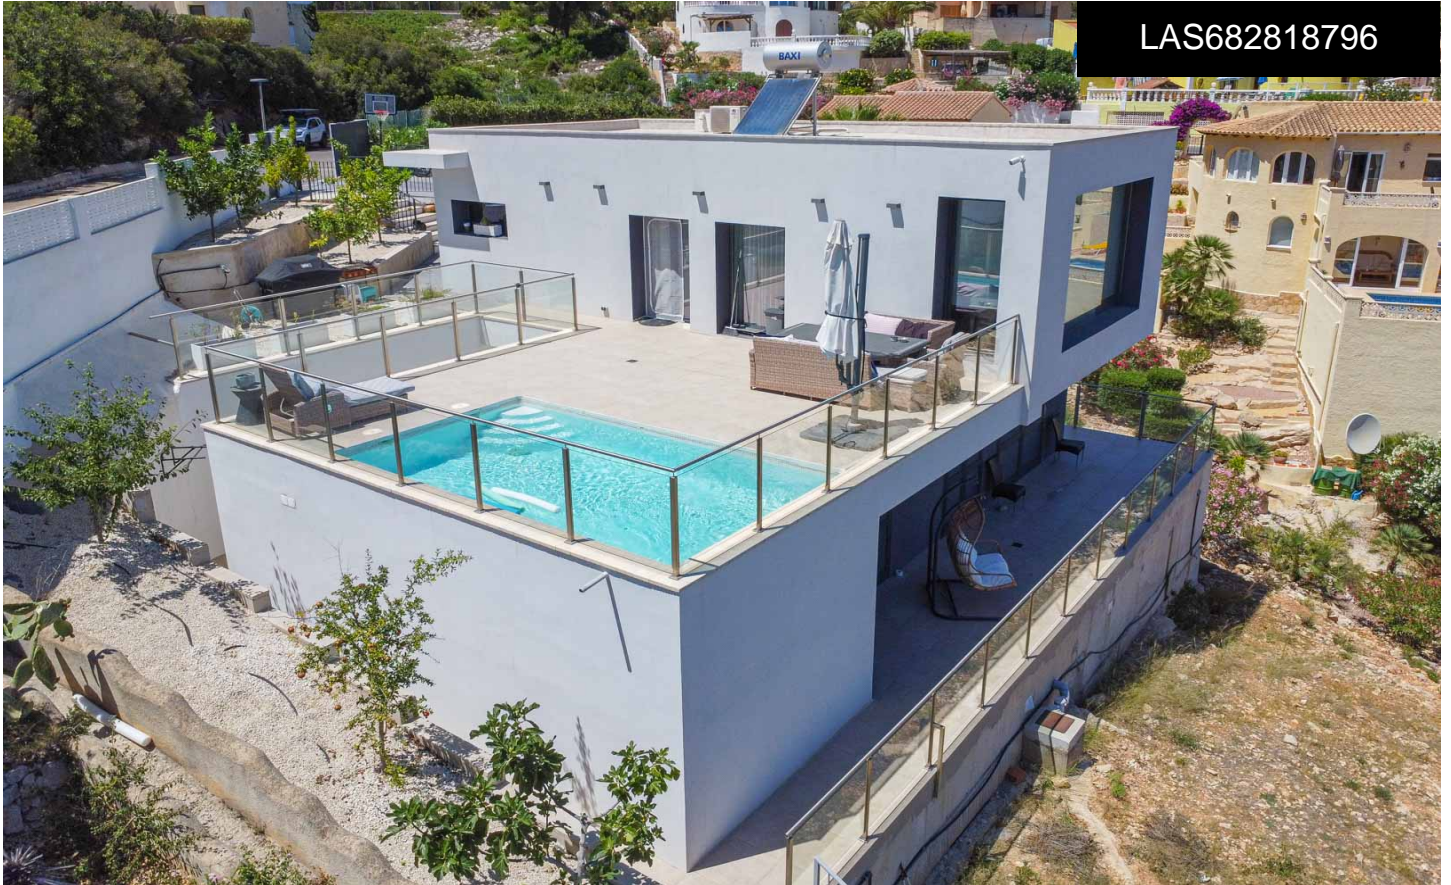

LAS682818796

Villa in Benitachell

€950,000

4

3

199m²

836m²

This fantastic modern villa is located in Cumbre del Sol and offers stunning sea views. The villa was built in 2020 with high-quality materials and is distributed over two floors. An automatic gate provides access to the property where parking is provided for 1 car and a motorcycle. A few steps down is the entrance to the villa. You enter a hall with built-in wardrobes and a guest toilet. Oriented towards the south is a spacious living-dining room with an open kitchen with a cooking island. The kitchen is made of unique materials imported from Canada and is equipped with all MIELE brand electrical appliances. The large windows ensure that...(Ask for More Details!)