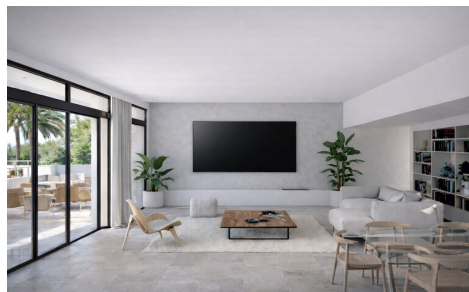

## Villa in Benitachell

€1,575,000

4

3

280m<sup>2</sup>

890m<sup>2</sup>

Luxury villa development for sale in Benitachell, Cumbre del Sol. 4 bedrooms, sea views, large swimming pool and close to Lady Elizabeth School. This luxury villa development in Benitachell (Cumbre del Sol) offers an attractive opportunity for buyers wishing to build a contemporary villa in a central location, close to Lady Elizabeth International School. Description The villa is spread over two levels and has a practical layout. On the main floor, there is a spacious living and dining room with an open-plan kitchen, featuring a breakfast bar and utility room. The master bedroom has a dressing room and an en-suite bathroom. There is also a second bedroom with an en-suite...(Ask for More Details!)