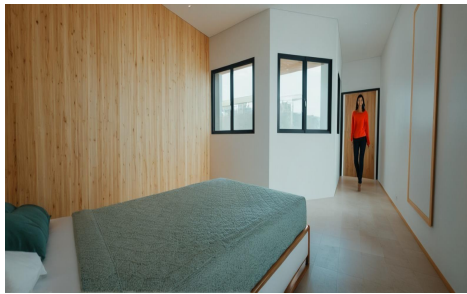

2

1

58m²

N/A

N/A

Modern, newly built apartments in the centre of Torrevieja, just 200 m from the sea. Discover this exclusive boutique development of just 8 modern, newly built apartments, perfectly located in the heart of Torrevieja. Just 200 m from the sea in the heart of the city, these homes offer the ideal combination of seaside living and urban amenities. Contemporary design and smart layouts. Choose from 4 studios or 4 two-bedroom apartments with 1 bathroom. Each property is designed with a modern and functional layout that maximises natural light and comfort. High-quality finishes ensure durability and elegance, making these homes perfect for both year-round living and holiday getaways. (Ask for More Details!)