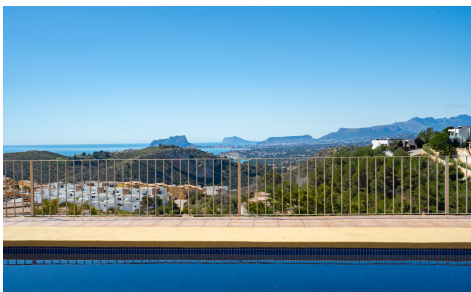

LAS688903738

Villa in Benitachell

€745,000

4

4

153m²

852m²

Traditional villa with guest accommodation and panoramic views for sale in Cumbre del Sol, Benitachell. This charming villa is located in a cul-de-sac in the peaceful urbanisation of Cumbre del Sol. The property enjoys panoramic views over the sea, Cap d'Or in Moraira, the coastline from Benissa to Calpe, the Sierra Helada in Benidorm and the impressive Sierra de Bernia mountain range inland. The main living area is located on the upper floor and consists of a spacious living-dining room with fireplace, a large kitchen with utility room, a bedroom with en-suite bathroom, an office and a second bathroom. Adjacent to the living room is a naya with access to a... (Ask for More Details!)