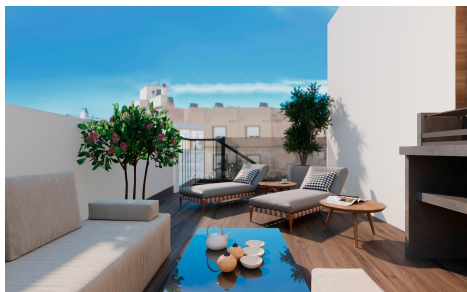

LAS616585757

Penthouse in Torrevieja

€380,000

2

1

69m²

N/A

Modern Apartments Just 250m from Playa del Cura in Torrevieja Exclusive New Development in the Heart of Torrevieja This exclusive residential project of 12 modern apartments is located just 250 meters from Playa del Cura, one of the most popular beaches in Torrevieja. Designed with a perfect balance of elegance, functionality, and Mediterranean lifestyle, the building offers a variety of layouts with 1 or 2 bedrooms, including apartments with terraces and penthouses with private solariums. Its central location provides easy access to shops, restaurants, leisure areas, and all essential services, while still maintaining a sense of comfort and tranquility. Premium Amenities for a Modern Lifestyle The development (Ask for More Details!)