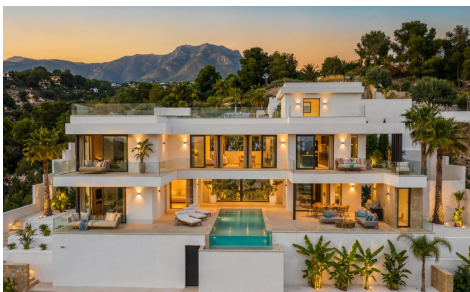

5

4

456m²

1,000m²

N/A

Chalet/Villa in Calpe - Empedrola SUP A20-1 Plot, project, construction project with perfect sea view
Details : 1000m² ; 4 bedrooms; 4 bathrooms; large terrace; swimming pool Perfect sea and panoramic views in the mountains, top location
TOP Design Empedrola II A20-1 1000m² + 456m², 5 bedrooms, 4 bathrooms, 100% SEA VIEWS. As it is a pre-project, the client will be able to personalise with the architect any detail and finish that he or she deems appropriate. Contact us for more information and to visit the place.