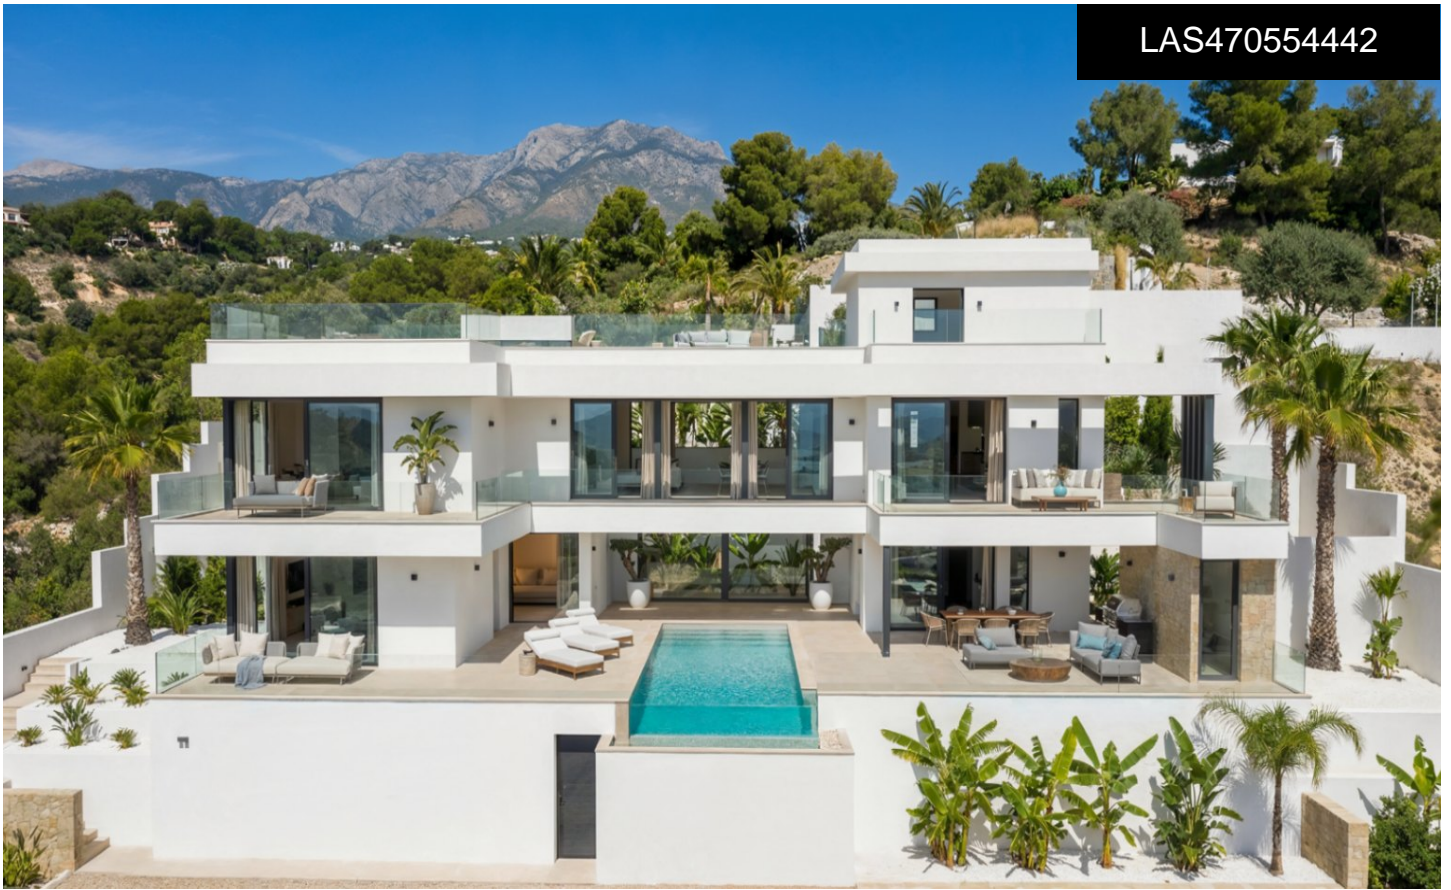

LAS470554442

Villa in Calpe

€1,890,000

5

4

456m²

1,000m²

N/A

Chalet/Villa in Calpe - Empedrola SUP A20-1 Plot, project, construction project with perfect sea view
 Details : 1000m² ; 4 bedrooms; 4 bathrooms; large terrace; swimming pool Perfect sea and panoramic views in the mountains, top location
 TOP Design Empedrola II A20-1 1000m² + 456m², 5 bedrooms, 4 bathrooms, 100% SEA VIEWS. As it is a pre-project, the client will be able to personalise with the architect any detail and finish that he or she deems appropriate. Contact us for more information and to visit the place.