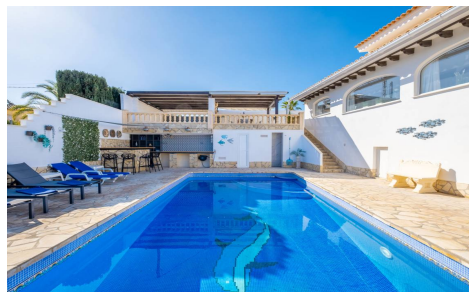

LAS224572310

Villa in Benissa

€849,000

6

4

284m²

1,143m²

The View â€” Elegant Mediterranean Villa with Valley & Sea Views Set in a peaceful and private location with beautiful valley views and sea views, â€œLa Vista" is a spacious and light-filled 284 m² villa designed for relaxed Mediterranean living. Offering generous indoor and outdoor spaces, the property is ideal as a family residence, holiday retreat, or investment opportunity. The villa features bright open-plan living areas with elegant interiors, abundant natural light, and seamless access to expansive terraces. The main level offers a welcoming living and dining area alongside a modern open-plan kitchen with beautiful views over the property and towards the sea. The kitchen is fully equipped with premium (Ask for More Details!)