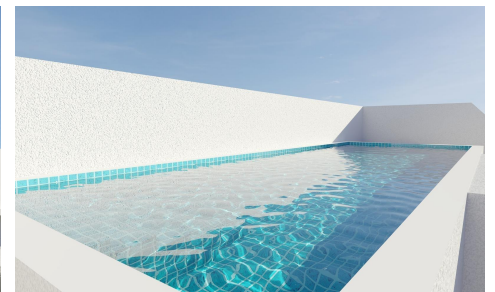

LAS501464348

Penthouse in Torrevieja

€259,000

1

1

74m²

N/A

Newly built apartments in Torrevieja Just 600 metres from Playa del Cura beach Prime location in the heart of Torrevieja Discover these brand new apartments and penthouses in one of the most sought-after areas of Torrevieja, just 600 metres from Playa del Cura beach and 300 metres from the seafront promenade. Located in the city centre, this lively neighbourhood offers all essential amenities within walking distance, including supermarkets, shops, restaurants, cafés and public transport. Torrevieja is a well-known coastal town on the Costa Blanca, famous for its mild Mediterranean climate, lively atmosphere and year-round seaside lifestyle. Modern apartments with spacious layouts This exclusive new development consists of (Ask for More Details!)