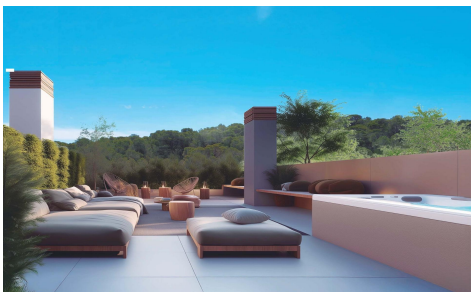

LAS43784183

Penthouse in la Nucia

€437,068

2

2

87m²

N/A

New-Build Residential Apartments in La NucÃ-a with all facilities nearby Modern Homes in the Heart of La NucÃ-a This exclusive residential development is located in La NucÃ-a, one of the most sought-after towns on the Costa Blanca, just 7 km from the sandy beaches of Benidorm and Altea. Set within the new and vibrant Ciudad del Deporte district, the area offers a perfect blend of nature, comfort, and modern living. Nearby you will find state-of-the-art sports facilities, a newly planned shopping center, schools, and all essential services for day-to-day life. Alicante-Elche Airport is approximately 60 km away, ensuring excellent connectivity for both residents and visitors. Stylish Apartments (Ask for More Details!)