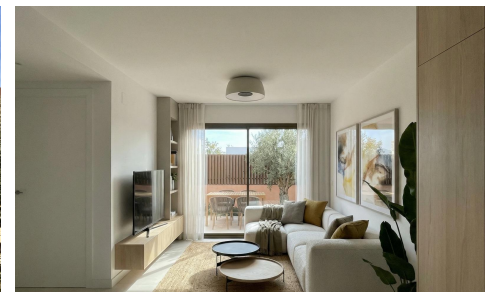

LAS598250227

Quad House in Torre Pacheco

€272,900

2

2

77m²

150m²

New-build villas at El Alba Mediterranean Resort, in Torre Pacheco. Modern living in a growing tourist destination. Discover this exclusive new-build development comprising just 6 detached and semi-detached villas located at El Alba Mediterranean Resort, in Torre Pacheco, Murcia. This up-and-coming residential area combines modern architecture, leisure facilities and a relaxed Mediterranean lifestyle. Situated between the Terrazas de la Torre golf club and the town of Roldán, the location offers tranquillity without sacrificing proximity to all essential amenities, such as supermarkets, restaurants, bars and banks. Contemporary villas with private outdoor space. These modern villas are laid out over a single storey and feature 2 bedrooms and 2 (Ask for More