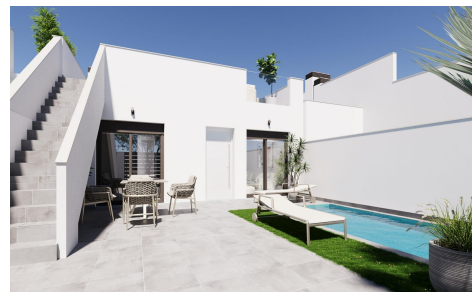

LAS594298357

Town House in Torre Pacheco

€259,900

2

2

82m²

151m²

Modern, newly built semi-detached and terraced homes with private pools at El Alba Resort-Torre Pacheco. Contemporary homes in a growing Mediterranean holiday community. This new development comprises 16 exclusive semi-detached and terraced homes, situated at El Alba Mediterranean Resort in Torre Pacheco. Designed as single-storey homes, these modern properties offer a perfect blend of comfort, functionality and Mediterranean outdoor living. El Alba Resort is an up-and-coming residential area surrounded by open countryside and golf courses, within easy reach of the town of Roldán, where you will find supermarkets, restaurants, banks and everyday amenities. The complex already features a social club with a swimming pool and restaurant.