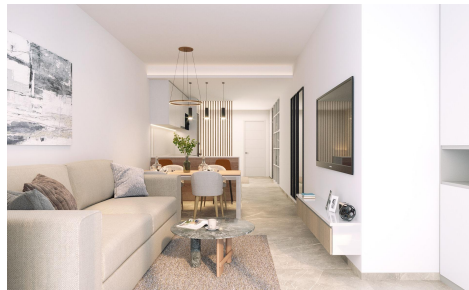

1

1

N/A

N/A

N/A

Modern Apartments Just 250m from Playa del Cura in Torrevieja Exclusive New Development in the Heart of Torrevieja This exclusive residential project of 12 modern apartments is located just 250 meters from Playa del Cura, one of the most popular beaches in Torrevieja. Designed with a perfect balance of elegance, functionality, and Mediterranean lifestyle, the building offers a variety of layouts with 1 or 2 bedrooms, including apartments with terraces and penthouses with private solariums. Its central location provides easy access to shops, restaurants, leisure areas, and all essential services, while still maintaining a sense of comfort and tranquility. Premium Amenities for a Modern Lifestyle The development (Ask for More Details!)