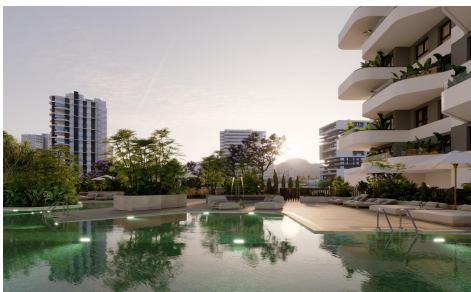

LAS718320728

Apartment in Calpe

€440,000

3

2

126m²

N/A

Modern New Build Homes in Calpe Just 450 m from Playa del Cantal Roig A Contemporary Residential Complex Near the Sea This exclusive residential complex features 120 new build apartments with 2 and 3 bedrooms, distributed across three modern towers. Located only 450 m from Playa del Cantal Roig and within the peaceful area of El Saladar, the development offers the perfect blend of coastal living and urban convenience. The center of Calpe is just minutes away, while the stunning Salinas de Calpe and the iconic Natural Park of Peñón de Ifach create a unique natural backdrop. Sea views are available from the third floor upwards. Premium...(Ask for More Details!)