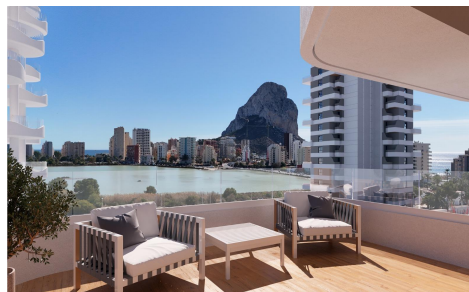

LAS874266296

Apartment in Calpe

€395,000

2

2

100m²

N/A

Modern New Build Homes in Calpe Just 450 m from Playa del Cantal Roig A Contemporary Residential Complex Near the Sea This exclusive residential complex features 120 new build apartments with 2 and 3 bedrooms, distributed across three modern towers. Located only 450 m from Playa del Cantal Roig and within the peaceful area of El Saladar, the development offers the perfect blend of coastal living and urban convenience. The center of Calpe is just minutes away, while the stunning Salinas de Calpe and the iconic Natural Park of Peñón de Ifach create a unique natural backdrop. Sea views are available from the third floor upwards. Premium...(Ask for More Details!)