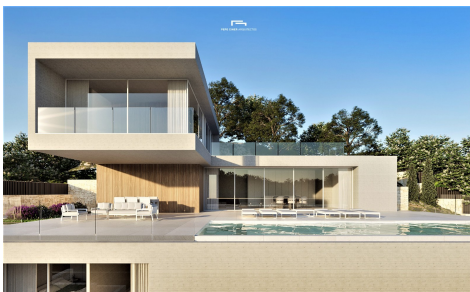

Villa in Benissa

€2,750,000

4

4

548m²

964m²

N/A

Project for a luxury villa to be built in the Montemar area of the Benissa coast with sea views and views to Peñón de Ifach. This villa, with exposed paneled concrete finishes, has 4 floors that are connected with an elevator and an internal staircase. The ground floor has a large open living-dining-kitchen area and a toilet. The kitchen is fully equipped and it has a cooking island. Sliding doors at ceiling height give direct access to a spacious terrace and a pool. The upper floor has two bedrooms with en-suite bathrooms and a terrace. The property has 2 basements. The basement number 1 has another two bedrooms, each with its own bathroom and...(Ask for More Details!)