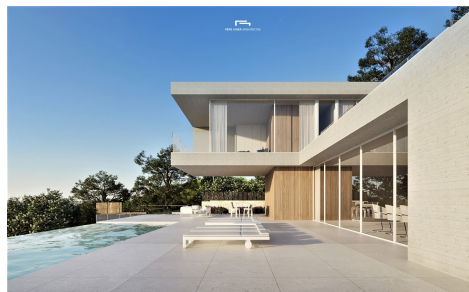

Villa in Benissa

€2,750,000

4

4

548m²

964m²

N/A

Project for a luxury villa to be built in the Montemar area of the Benissa coast with sea views and views to Peñón de Ifach. This villa, with exposed paneled concrete finishes, has 4 floors that are connected with an elevator and an internal staircase. The ground floor has a large open living-dining-kitchen area and a toilet. The kitchen is fully equipped and it has a cooking island. Sliding doors at ceiling height give direct access to a spacious terrace and a pool. The upper floor has two bedrooms with en-suite bathrooms and a terrace. The property has 2 basements. The basement number 1 has another two bedrooms, each with its own bathroom and...(Ask for More Details!)