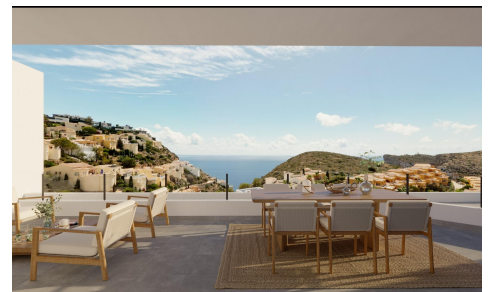

## Apartment in Benitachell

€519,000

3

2

104m<sup>2</sup>

N/A

New Build Apartments in Cumbre del Sol Benitatchell Between Javea and Moraira Exclusive Residential Living on the Costa Blanca Located in the prestigious area of Cumbre del Sol within Benitatchell, between Javea and Moraira, this modern apartment development invites you to experience the Costa Blanca from a unique perspective. Surrounded by nature and overlooking the Mediterranean, it is the ideal choice for those seeking a second residence by the sea or a peaceful year round home with quality services nearby. Cumbre del Sol is an exclusive residential enclave known for its stunning cliffs, hidden coves and panoramic sea views. The area offers supermarkets, restaurants sports facilities an (Ask for More Details!)