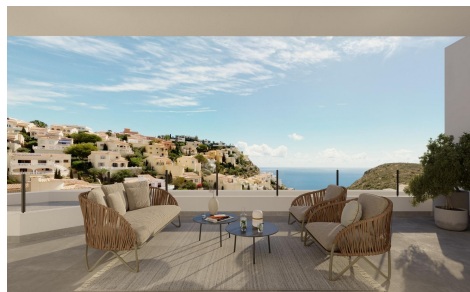

LAS147814022

Penthouse in Benitachell

€473,000

2

2

82m²

N/A

New Build Apartments in Cumbre del Sol Benitatchell Between Javea and Moraira Exclusive Residential Living on the Costa Blanca Located in the prestigious area of Cumbre del Sol within Benitatchell, between Javea and Moraira, this modern apartment development invites you to experience the Costa Blanca from a unique perspective. Surrounded by nature and overlooking the Mediterranean, it is the ideal choice for those seeking a second residence by the sea or a peaceful year round home with quality services nearby. Cumbre del Sol is an exclusive residential enclave known for its stunning cliffs, hidden coves and panoramic sea views. The area offers supermarkets, restaurants sports facilities an (Ask for More Details!)