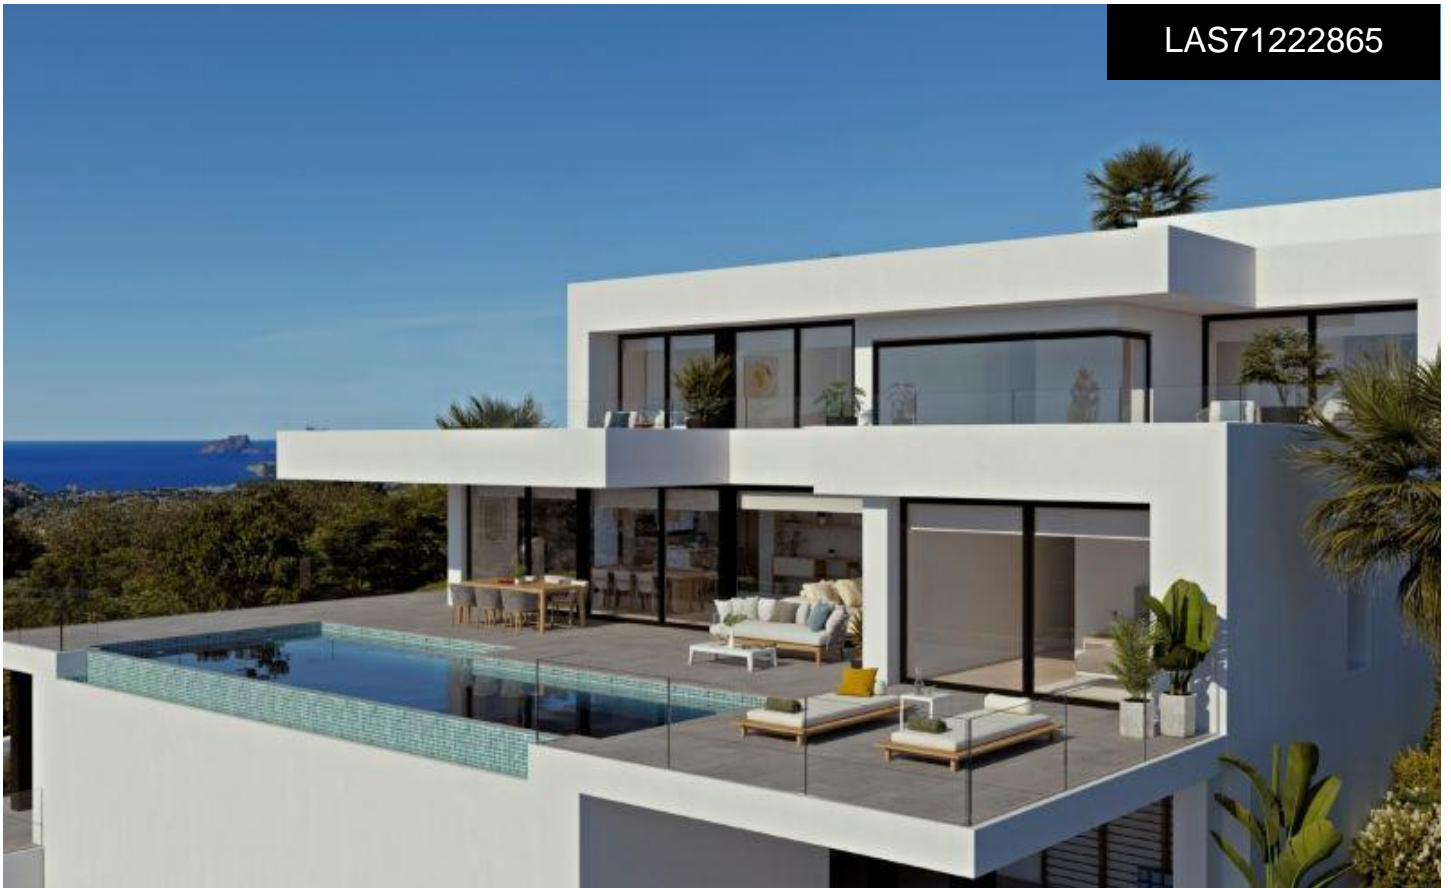

## Villa in Benitachell

€2,720,000

4

5

783m<sup>2</sup>

1,087m<sup>2</sup>

The most spectacular feature of this villa is its impressive living room, with an open layout with three distinct areas, TV area, living room and dining room also joined with the kitchen, large, by a magnificent central island. All the main rooms are connected to the outside, with the pool terrace and the porch to enjoy eating outdoors and watching the sea for practically all the year. The master bedroom also deserves a special mention, with an en-suite bathroom with double-basin, with bathtub and shower, communicated with the dressing room and the seating area, a design oriented to comfort, that lets in the light and the sun and that...(Ask for More Details!)