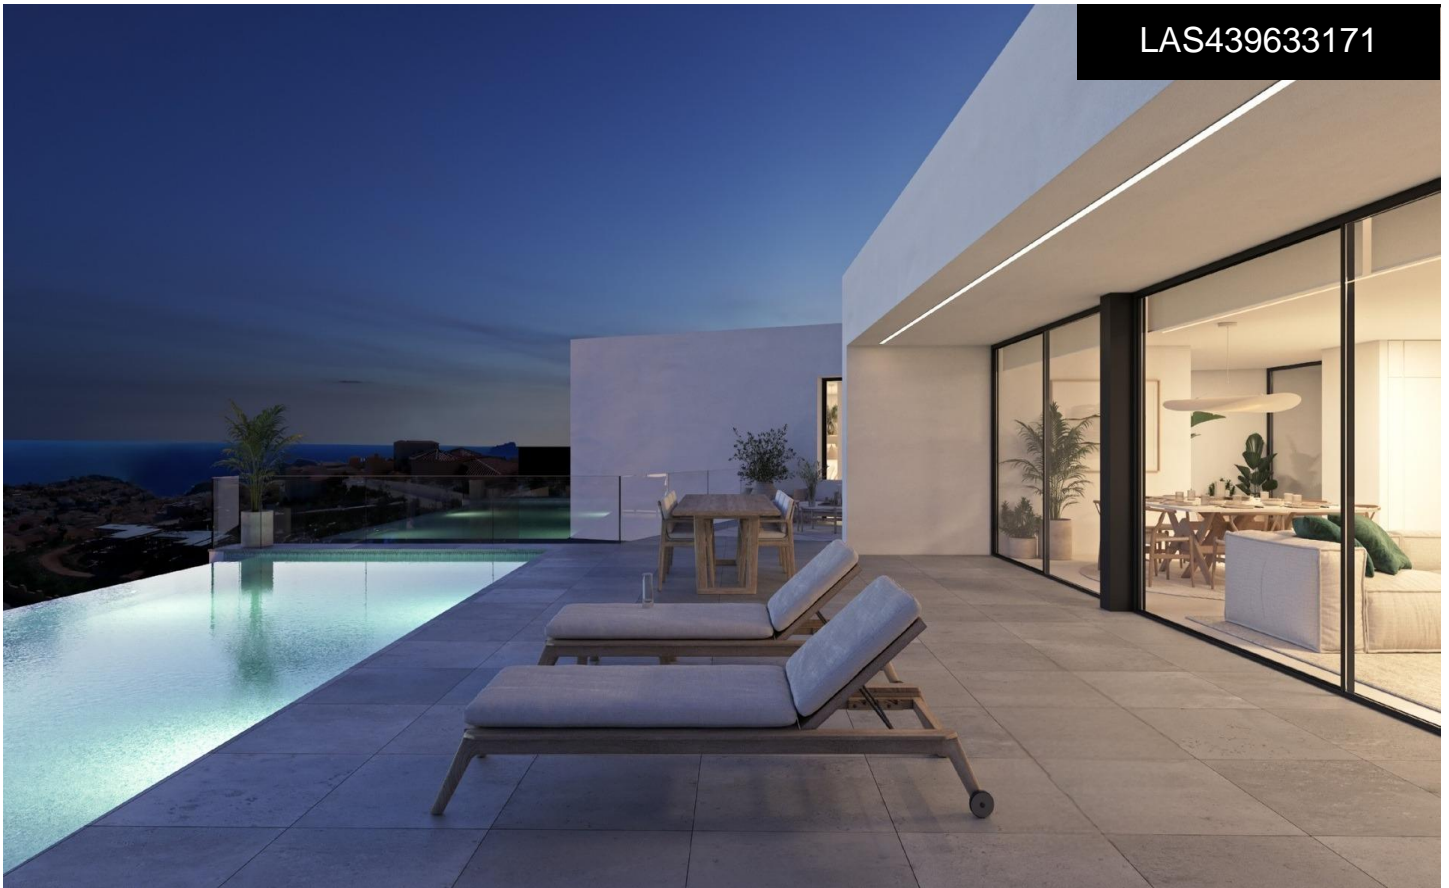

LAS439633171

Villa in Benitachell

€2,249,000

3

4

266m²

1,000m²

NEW BUILD LUXURY VILLA IN CUMBRE DEL SOL Cumbre del Sol is a place where you can enjoy both nature as well as the sun and sea. This luxury villa offers peace and comfort so the owner can relax peacefully with an incredible sea view. Could this be your future home? New Build villa design combines in a stylish and functional way a truly modern architecture. On its façade, characterized by large geometric figures created based on straight lines and the shape of cubes, the colour white dominates, giving the villa an elegant design as well as minimalistic. It's garden, 100% mediterranean in style, has stone walls which...(Ask for More Details!)