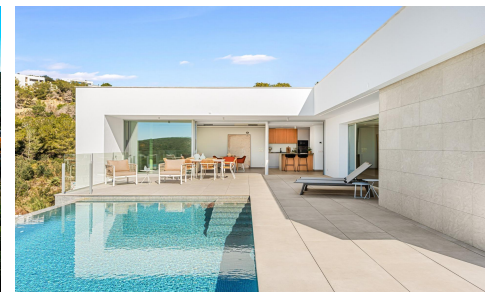

## Villa in Benitachell

€1,378,000

3

3

142m<sup>2</sup>

813m<sup>2</sup>

NEW BUILD VILLA WITH THE SEA VIEWS IN CUMBRE DEL SOL A house with a clear concept, to create a fusion between indoors and outdoors, by obtaining open stays, bright and functional rooms. The living room invades the terrace and invites you to enjoy the wonderful Mediterranean climate, which gives us almost 300 days of sunshine a year. Conceived in open L-shaped modules, the villa embraces the main garden, where an impressive infinity pool merges with the sea. A space open to the outside, which invites you to enjoy the sun and the Mediterranean climate, but oriented in such a way as to achieve maximum privacy. ...(Ask for More Details!)