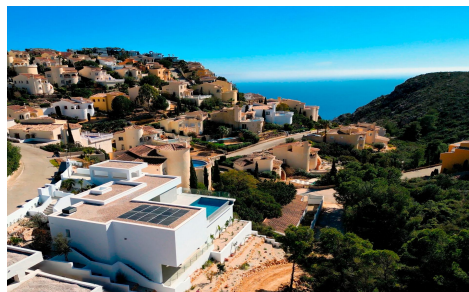

## Villa in Benitachell

€1,378,000

3

3

142m<sup>2</sup>

813m<sup>2</sup>

NEW BUILD VILLA WITH THE SEA VIEWS IN CUMBRE DEL SOL A house with a clear concept, to create a fusion between indoors and outdoors, by obtaining open stays, bright and functional rooms. The living room invades the terrace and invites you to enjoy the wonderful Mediterranean climate, which gives us almost 300 days of sunshine a year. Conceived in open L-shaped modules, the villa embraces the main garden, where an impressive infinity pool merges with the sea. A space open to the outside, which invites you to enjoy the sun and the Mediterranean climate, but oriented in such a way as to achieve maximum privacy. ...(Ask for More Details!)