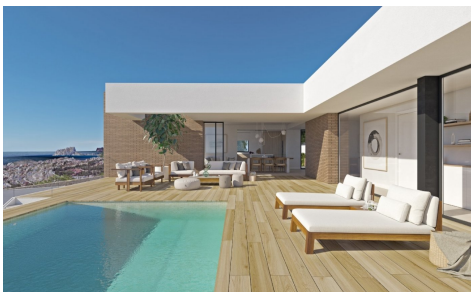

LAS986160824

Villa in Benitachell

€2,073,000

3

4

615m²

951m²

NEW BUILD LUXURY VILLA IN CUMBRE DEL SOL An exclusive house in an idyllic setting on the Residential Resort Cumbre de Sol, a contemporary masterpiece with wonderful sea views. The upper floor houses the entire house, which provides extra comfort. The night area consists of three en-suite bedrooms bathed in natural light that preserve a great deal of privacy with respect to the day areas. The living room, dining room and kitchen are linked to the exterior, thanks to the use of glass walls that favour a permanent visual connection with the sea. The terrace of...(Ask for More Details!)