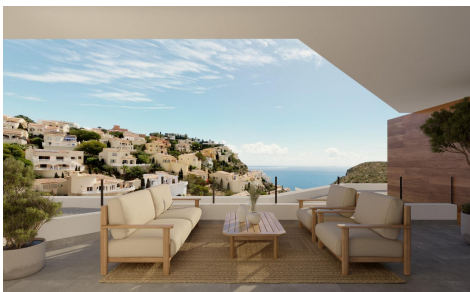

## Apartment in Benitachell

€375,000

2

2

78m<sup>2</sup>

N/A

**NEW BUILD RESIDENTIAL IN CUMBRE DEL SOL** New Built modern apartments with 2 bedrooms and 2 bathrooms, kitchen open to the living room, with various models to choose from: terrace and garden on the ground floor apartments, solarium on the top floor. All properties distributed to make the most of the space, taking advantage of the Mediterranean light and offering a plus of comfort in your day to day. The equipment in the apartments are also oriented to comfort with under-floor heating, hot and cold air conditioning by conduits with thermostat in the living room, hot water by Altherma system,...(Ask for More Details!)