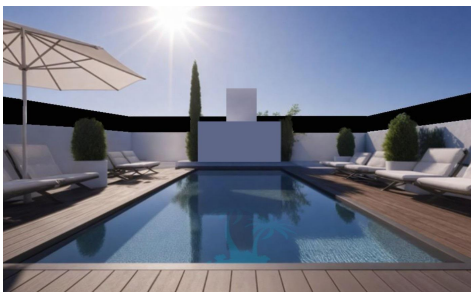

## Bungalow in San Pedro del Pinatar

€276,000

2

2

69m<sup>2</sup>

16m<sup>2</sup>

New Build Bungalows in San Pedro del Pinatar â€“ Luxury and Nature by the Sea Prime Location Near Beaches and Nature Reserve Discover an exclusive residential complex of new build bungalows located in one of the most privileged areas of San Pedro del Pinatar, Murcia. Just 1. 8 km from the beaches of the Mediterranean Sea and only 500 metres from the protected Salinas y Arenales Regional Park, this development offers a unique lifestyle surrounded by nature, tranquillity and all essential services. The complex sits in a peaceful residential neighborhood facing a large park, with easy walking access to supermarkets, shops, cafés, the town centre, and the...(Ask for More Details!)