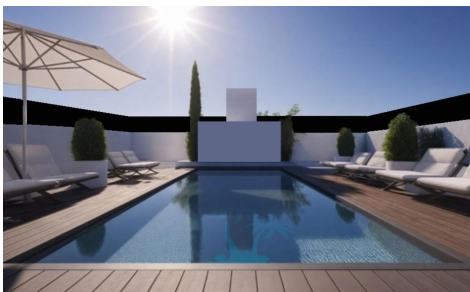

LAS537588138

Bungalow in San Pedro del Pinatar

€298,000

3

2

83m²

21m²

New Build Bungalows in San Pedro del Pinatar â€“ Luxury and Nature by the Sea Prime Location Near Beaches and Nature Reserve Discover an exclusive residential complex of new build bungalows located in one of the most privileged areas of San Pedro del Pinatar, Murcia. Just 1. 8 km from the beaches of the Mediterranean Sea and only 500 metres from the protected Salinas y Arenales Regional Park, this development offers a unique lifestyle surrounded by nature, tranquillity and all essential services. The complex sits in a peaceful residential neighborhood facing a large park, with easy walking access to supermarkets, shops, cafés, the town centre, and the...(Ask for More Details!)