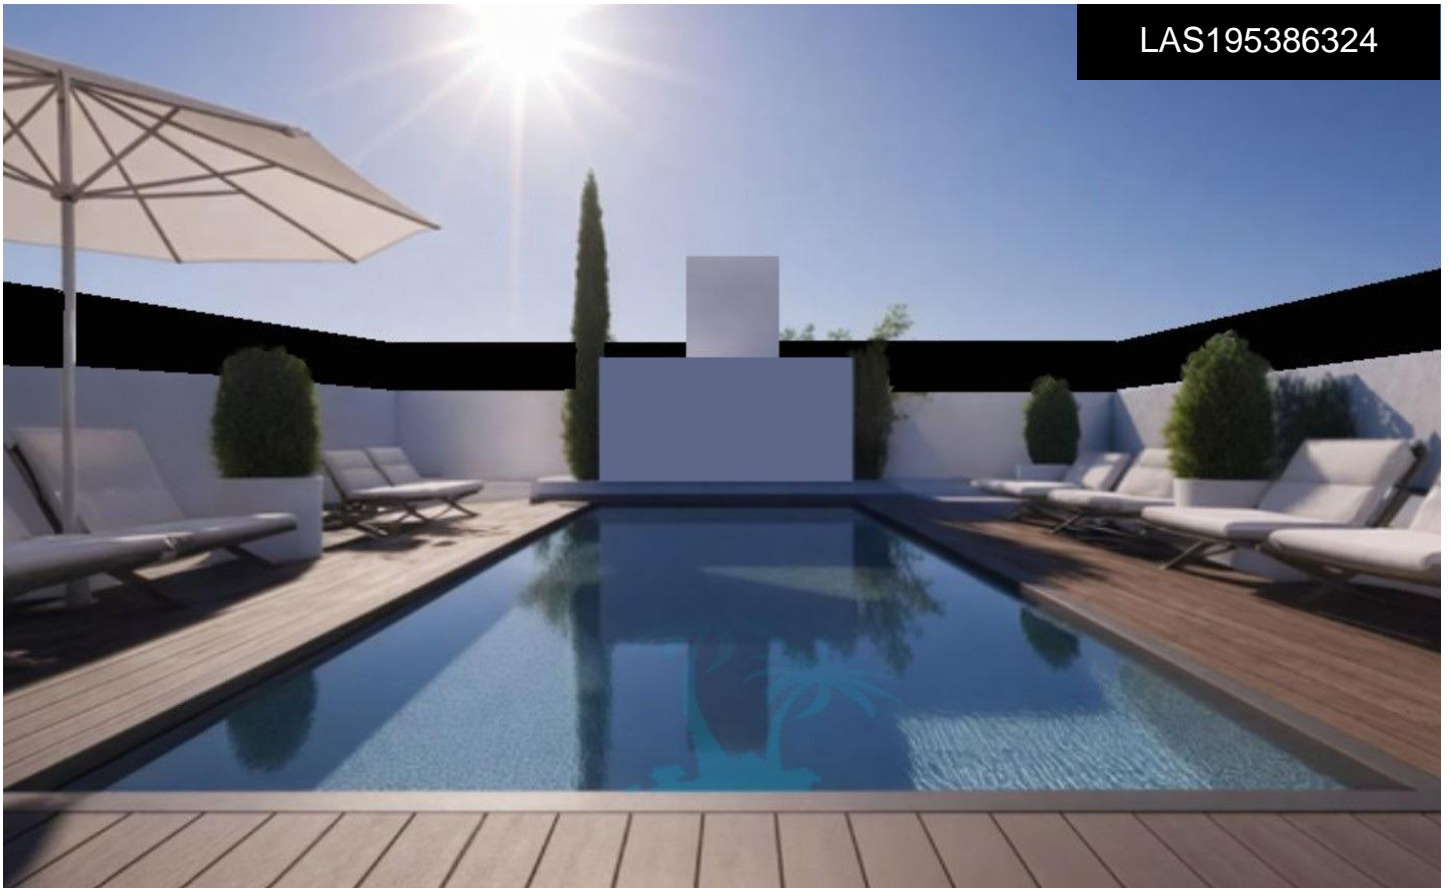

LAS195386324

Bungalow in San Pedro del Pinatar

€288,000

2

2

70m²

N/A

New Build Bungalows in San Pedro del Pinatar â€“ Luxury and Nature by the Sea Prime Location Near Beaches and Nature Reserve Discover an exclusive residential complex of new build bungalows located in one of the most privileged areas of San Pedro del Pinatar, Murcia. Just 1. 8 km from the beaches of the Mediterranean Sea and only 500 metres from the protected Salinas y Arenales Regional Park, this development offers a unique lifestyle surrounded by nature, tranquillity and all essential services. The complex sits in a peaceful residential neighborhood facing a large park, with easy walking access to supermarkets, shops, cafés, the town centre, and the...(Ask for More Details!)