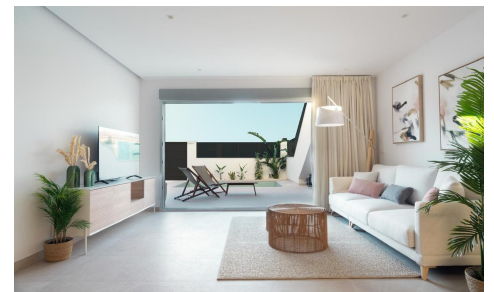

LAS195386324

Bungalow in San Pedro del Pinatar

€288,000

2

2

70m²

N/A

New Build Bungalows in San Pedro del Pinatar â€“ Luxury and Nature by the Sea Prime Location Near Beaches and Nature Reserve Discover an exclusive residential complex of new build bungalows located in one of the most privileged areas of San Pedro del Pinatar, Murcia. Just 1. 8 km from the beaches of the Mediterranean Sea and only 500 metres from the protected Salinas y Arenales Regional Park, this development offers a unique lifestyle surrounded by nature, tranquillity and all essential services. The complex sits in a peaceful residential neighborhood facing a large park, with easy walking access to supermarkets, shops, cafés, the town centre, and the...(Ask for More Details!)