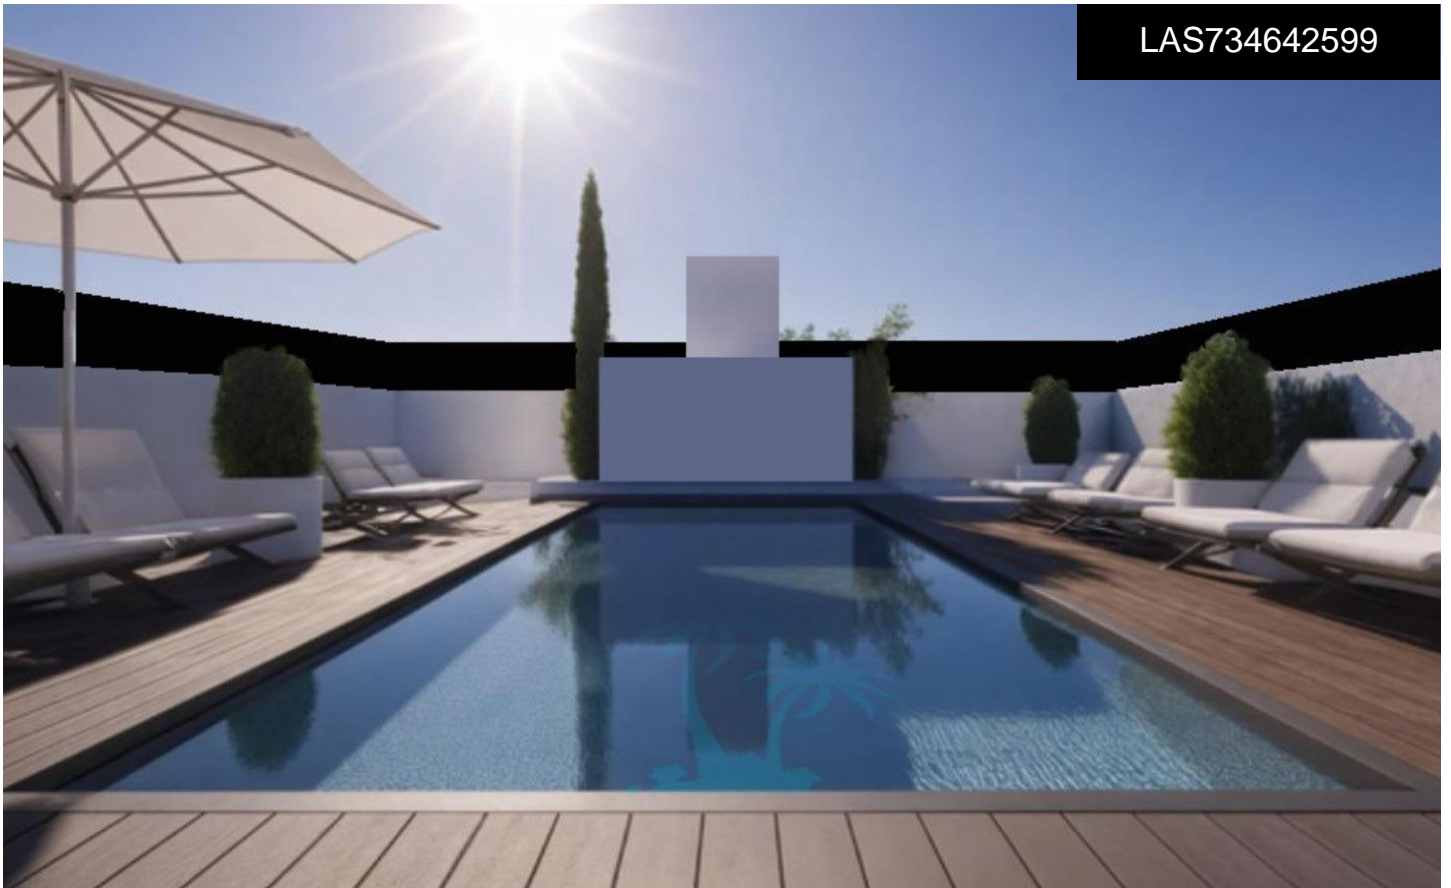

LAS734642599

Bungalow in San Pedro del Pinatar

€304,000

3

2

82m²

N/A

New Build Bungalows in San Pedro del Pinatar â€“ Luxury and Nature by the Sea Prime Location Near Beaches and Nature Reserve Discover an exclusive residential complex of new build bungalows located in one of the most privileged areas of San Pedro del Pinatar, Murcia. Just 1. 8 km from the beaches of the Mediterranean Sea and only 500 metres from the protected Salinas y Arenales Regional Park, this development offers a unique lifestyle surrounded by nature, tranquillity and all essential services. The complex sits in a peaceful residential neighborhood facing a large park, with easy walking access to supermarkets, shops, cafés, the town centre, and the...(Ask for More Details!)