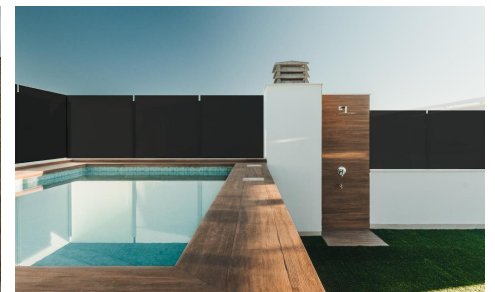

LAS734642599

Bungalow in San Pedro del Pinatar

€304,000

3

2

82m²

N/A

New Build Bungalows in San Pedro del Pinatar â€“ Luxury and Nature by the Sea Prime Location Near Beaches and Nature Reserve Discover an exclusive residential complex of new build bungalows located in one of the most privileged areas of San Pedro del Pinatar, Murcia. Just 1. 8 km from the beaches of the Mediterranean Sea and only 500 metres from the protected Salinas y Arenales Regional Park, this development offers a unique lifestyle surrounded by nature, tranquillity and all essential services. The complex sits in a peaceful residential neighborhood facing a large park, with easy walking access to supermarkets, shops, cafés, the town centre, and the...(Ask for More Details!)