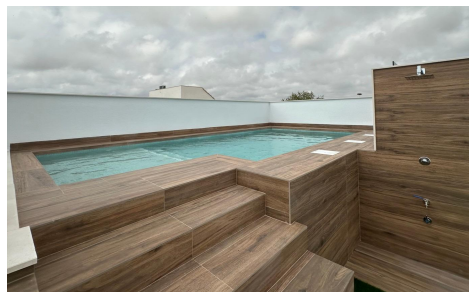

LAS734642599

Bungalow in San Pedro del Pinatar

€304,000

3

2

82m²

N/A

New Build Bungalows in San Pedro del Pinatar â€“ Luxury and Nature by the Sea Prime Location Near Beaches and Nature Reserve Discover an exclusive residential complex of new build bungalows located in one of the most privileged areas of San Pedro del Pinatar, Murcia. Just 1. 8 km from the beaches of the Mediterranean Sea and only 500 metres from the protected Salinas y Arenales Regional Park, this development offers a unique lifestyle surrounded by nature, tranquillity and all essential services. The complex sits in a peaceful residential neighborhood facing a large park, with easy walking access to supermarkets, shops, cafés, the town centre, and the...(Ask for More Details!)