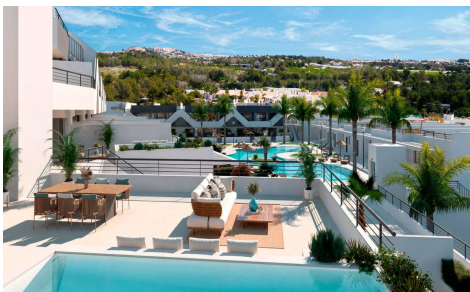

LAS393159853

Apartment in Alfaz del Pi

€293,000

2

2

97m²

N/A

Discover Alfaz Essence, an incredible apartment development in Alfaz del Pi, where the Mediterranean light, nature, and the sea come together in harmony. Located on an elevated location, Alfaz Essence offers a tranquil and well-maintained environment, ideal for those who value well-being. Prices starting from €289,000. Most units come with either a private garden or solarium, perfect for enjoying the outdoors in a private and peaceful atmosphere. For those seeking an even more exclusive experience, there is the option to add a jacuzzi or private pool. In addition, every property includes a private parking space for your maximum convenience. Each of the 123 homes is designed for maximum comfort with spacious terraces, garden areas, and (Ask for More Details!)