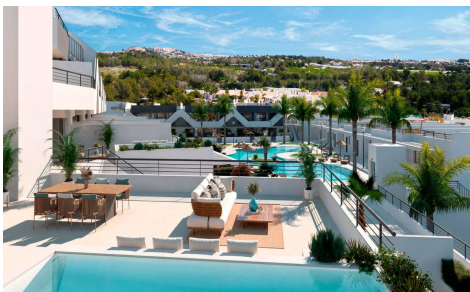

LAS393159853

Apartment in Alfaz del Pi

€274,000

2

2

97m²

N/A

Discover Alfaz Essence, an incredible apartment development in Alfaz del Pi, where the Mediterranean light, nature, and the sea come together in harmony. Located on an elevated location, Alfaz Essence offers a tranquil and well-maintained environment, ideal for those who value well-being. Prices starting from €289,000. Most units come with either a private garden or solarium, perfect for enjoying the outdoors in a private and peaceful atmosphere. For those seeking an even more exclusive experience, there is the option to add a jacuzzi or private pool. In addition, every property includes a private parking space for your maximum convenience. Each of the 123 homes is designed for maximum comfort with spacious terraces, garden areas, and (Ask for More Details!)