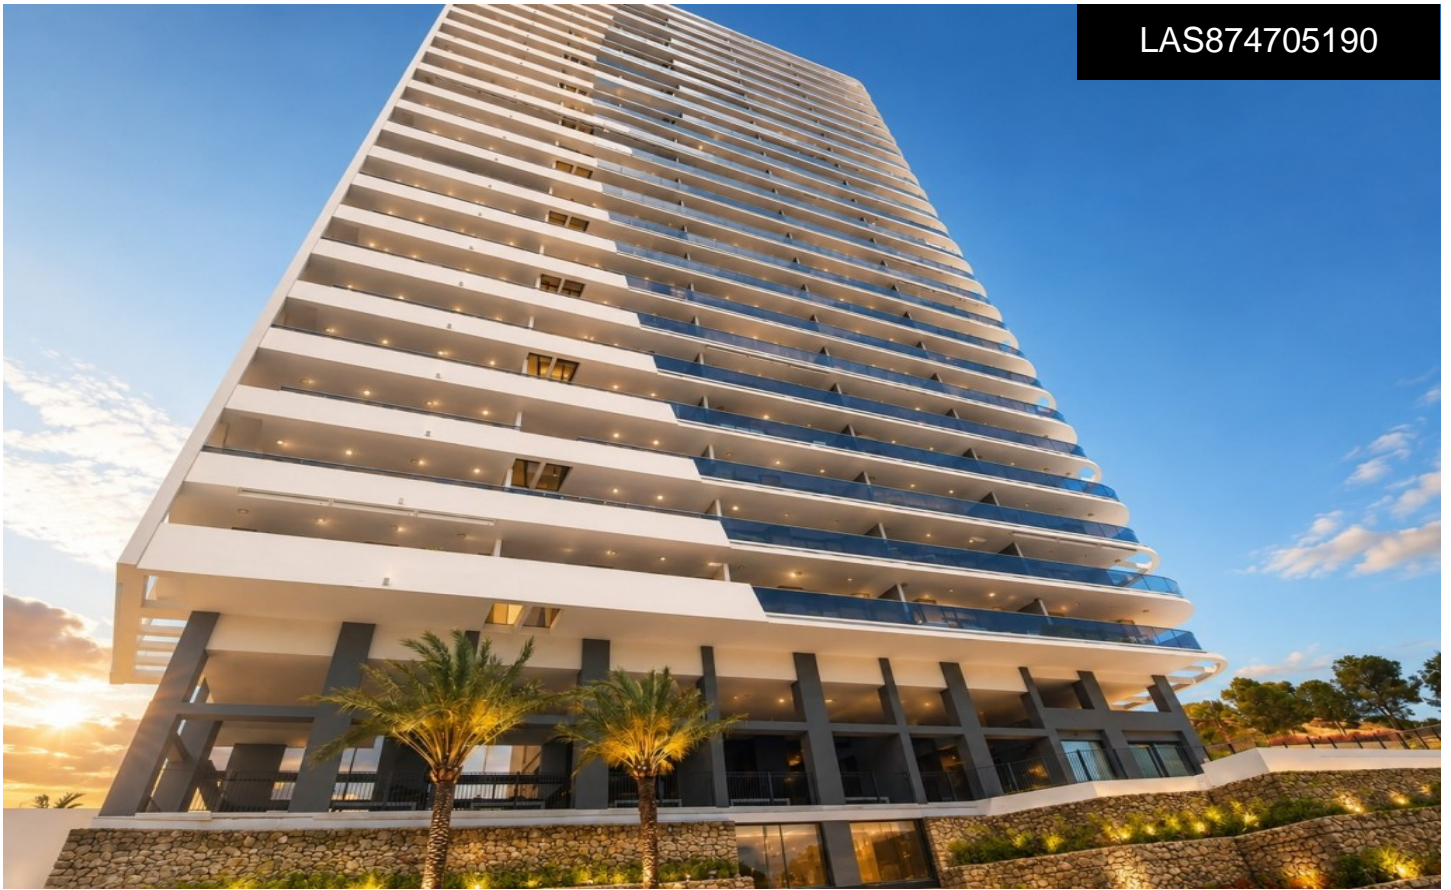

## Apartment in Playa de Poniente

€725,000

3

2

128m<sup>2</sup>

N/A

THE VIEW EVERYONE WANTS&hellip; THE SKY RESIDENCE ONLY A FEW WILL OWN. . . . .  
EXCLUSIVE LISTING – EAGLE TOWER, PONIENTE BEACH, BENIDORMA rare opportunity to own one of the finest apartments in the iconic Eagle Tower, one of Benidorm's most prestigious new developments. Situated on the 22nd floor, this spectacular corner apartment offers jaw dropping 360&deg; panoramic views across the Mediterranean coastline, Benidorm skyline, surrounding mountain ranges, and even as far as the PeÑÓn de Ifach in Calpe. From sunrise to sunset, every room and terrace captures an ever changing backdrop of sea, city lights, golf greens and mountains. A true wow factor property. The apartment features. (Ask for More Details!)